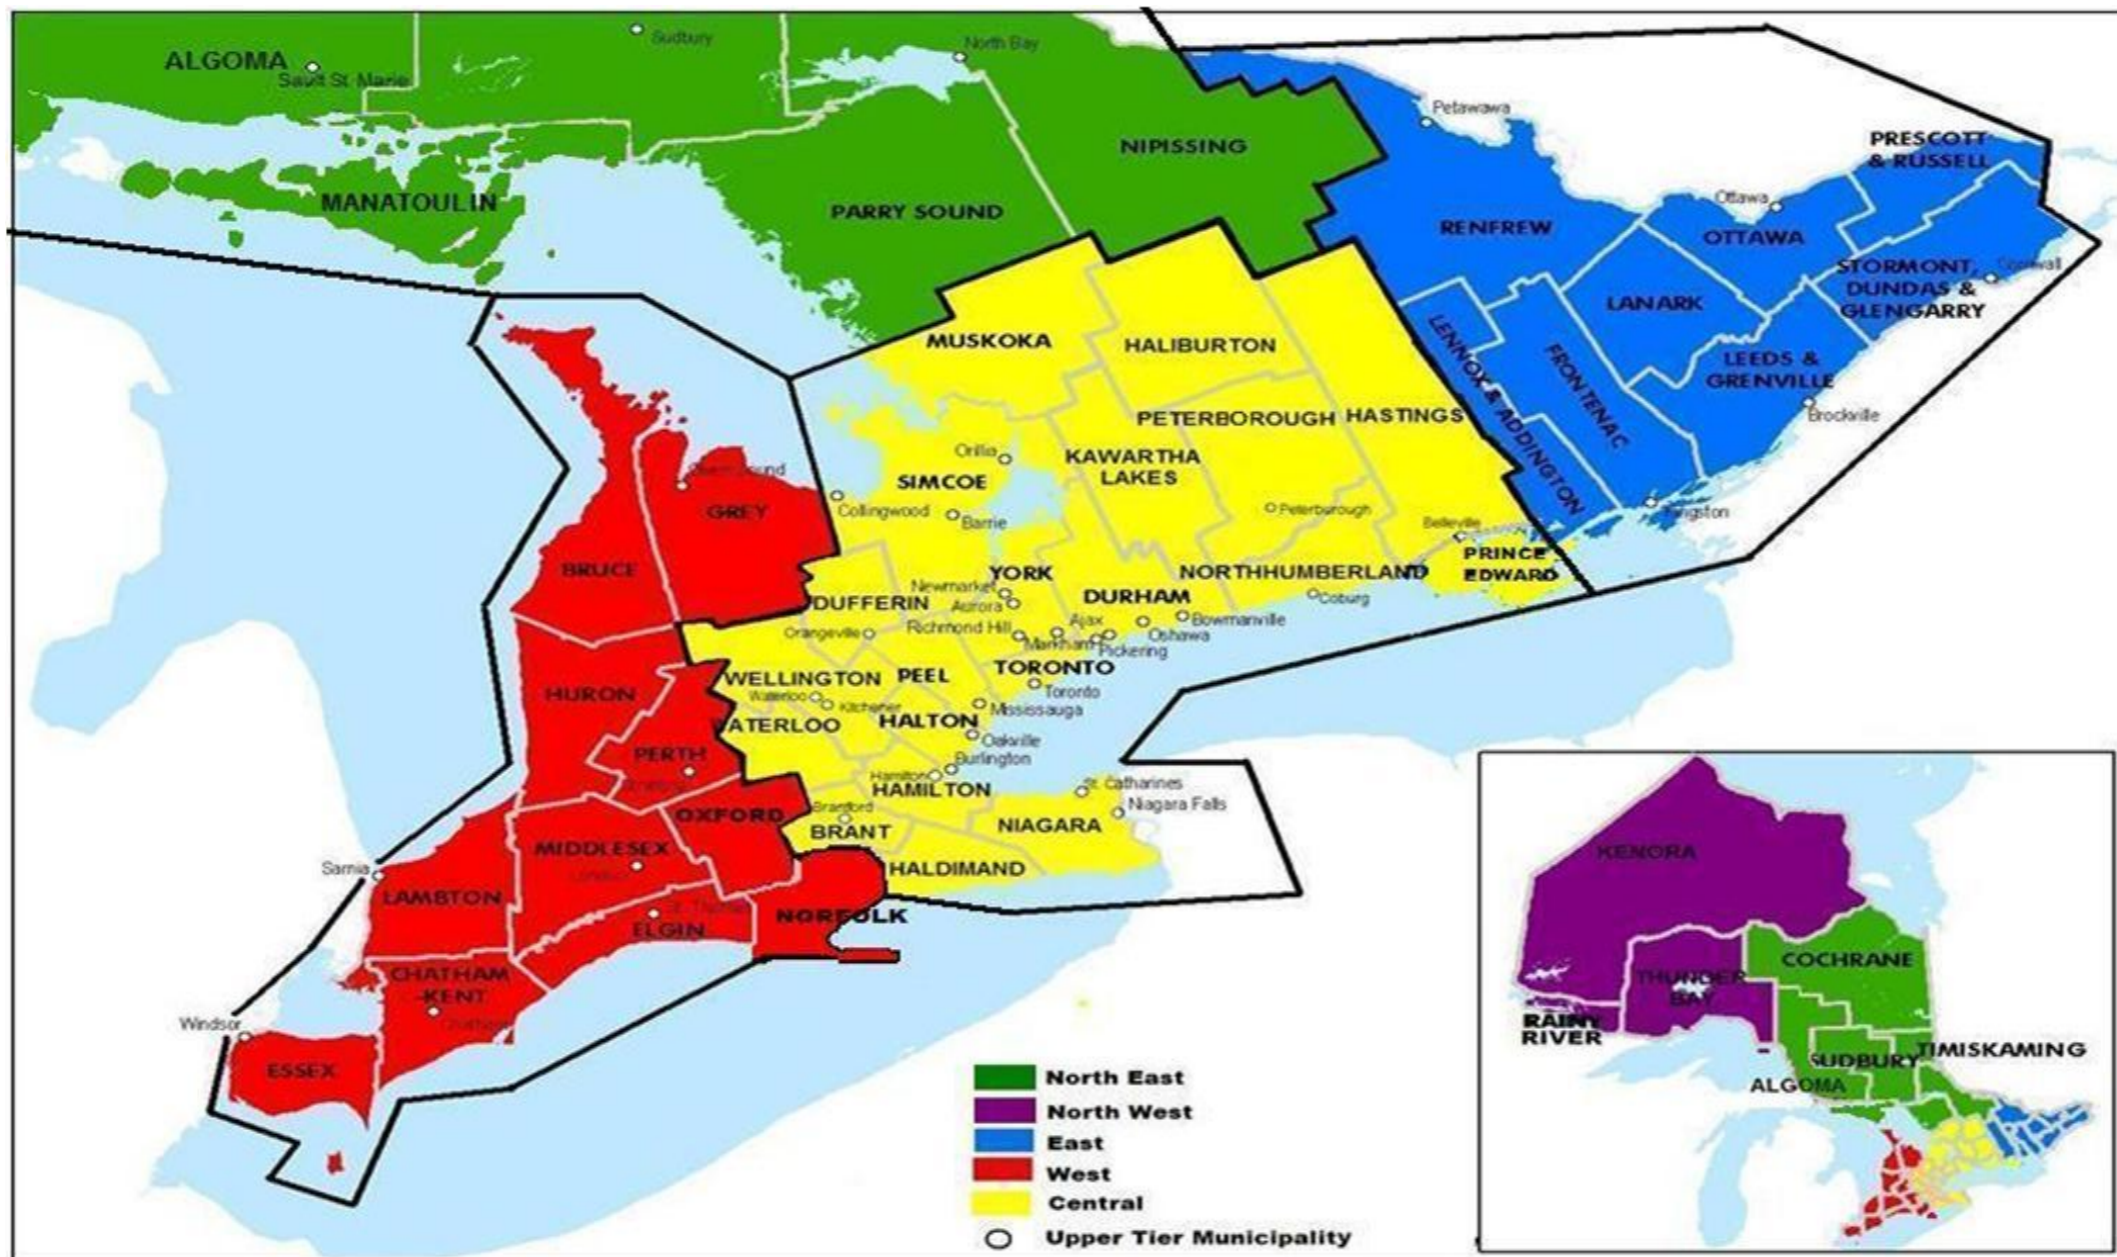

OECM Region Map and Region Specific Institution List

Find out what region your institution fall under?

School Boards

West	Central	East	North West	North East
Avon Maitland DSB	Brant Haldimand Norfolk Catholic DSB	Algonquin and Lakeshore Catholic DSB	CSD catholique des Aurores Boréales	Algoma DSB
Bluewater DSB	CSD catholique Centre-Sud	Catholic DSB of Eastern Ontario	Keewatin-Patricia DSB	CSD catholique des Grandes Rivières
Bruce-Grey Catholic DSB	CSD du Centre Sud-Ouest/ Conseil Scolaire Viamonde	CSD catholique de l'Est Ontarien	Kenora Catholic DSB	CSD catholique du Nouvel-Ontario
CSD des écoles catholiques du Sud-Ouest	DSB of Niagara	Conseil des écoles catholiques du Centre-Est	Lakehead DSB	CSD catholique Franco-Nord
Greater Essex County DSB	Dufferin-Peel Catholic DSB	CSD des écoles publiques de l'Est de l'Ontario	Northwest Catholic DSB	CSD du Grand Nord de l'Ontario
Huron-Perth Catholic DSB	Durham Catholic DSB	Limestone DSB	Rainy River DSB	CSD du Nord-Est de l'Ontario
Lambton Kent DSB	Durham DSB	Ottawa Catholic DSB	Superior North Catholic DSB	DSB Ontario North East
London District Catholic SB	Grand Erie DSB	Ottawa-Carleton DSB	Superior-Greenstone DSB	Huron-Superior Catholic DSB
St. Clair Catholic DSB	Halton Catholic DSB	Renfrew County Catholic DSB	Thunder Bay Catholic DSB	Near North DSB
Thames Valley DSB	Halton DSB	Renfrew County DSB		Nipissing-Parry Sound Catholic DSB
Windsor-Essex Catholic DSB	Hamilton-Wentworth Catholic DSB	Upper Canada DSB		Northeastern Catholic DSB
	Hamilton-Wentworth DSB			Rainbow DSB
	Hastings and Prince Edward DSB			Sudbury Catholic DSB
	Kawartha Pine Ridge DSB			
	Niagara Catholic DSB			
	Peel DSB			
	Peterborough VNC Catholic DSB			
	Simcoe County DSB			
	Simcoe Muskoka Catholic DSB			
	Toronto Catholic DSB			
	Toronto DSB			
	Trillium Lakelands DSB			
	Upper Grand DSB			
	Waterloo Catholic DSB			
	Waterloo Region DSB			
	Wellington Catholic DSB			
	York Catholic DSB			
	York Region DSB			